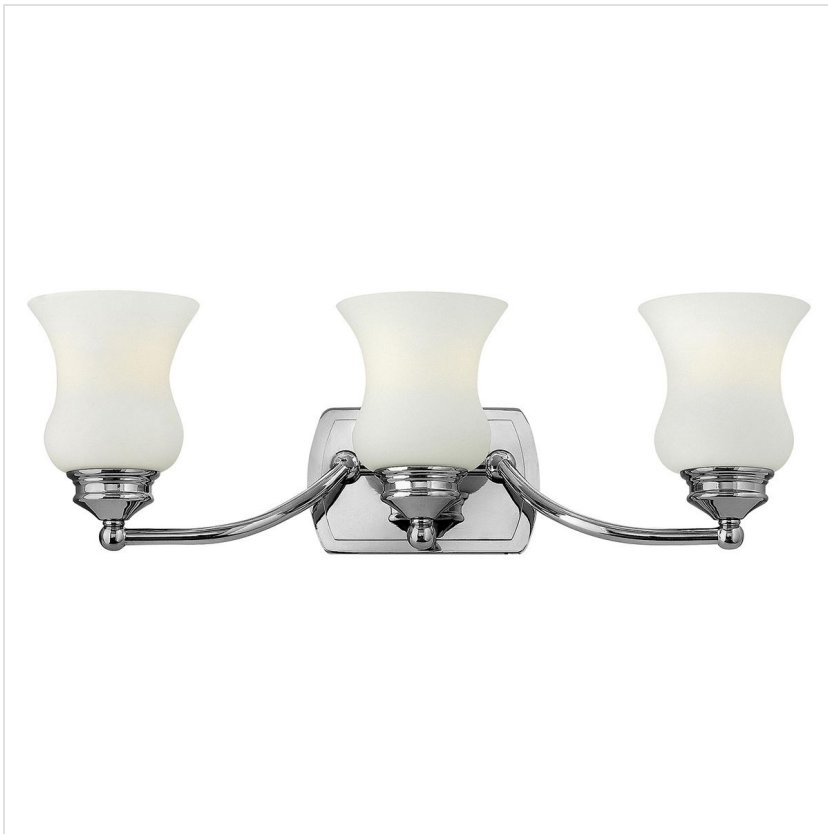

25782

3 Light Above Mirror Light - Polished Chrome

DETAILS	
FAMILY	Constance
SUITABLE LOCATION	Interior / Bathroom
GUARANTEE	General 2 Year Guarantee
IP RATING	IP44
FINISH	Polished Chrome
FITTING HEIGHT	184mm
WIDTH	584mm
PROJECTION/DEPTH	178mm
POWER SOURCE	Mains Voltage
VOLTAGE	220-240v 50hz
MAXIMUM WATTAGE	3W LED
NUMBER OF LAMPS	3
SOCKET	G9
INTEGRATED LED	No
LED LUMENS	300Lm Each
LED COLOUR TEMP	3000k
CLASS	Class I
BUILD MATERIALS	Steel, Glass
HOURS	25000
DIMMABLE FITTING	Compatible With Dimmable Lamps
PRODUCT WEIGHT	3.06kg
BOX DIMENSIONS	63.5 X 26 X 26.5cm
BOX WEIGHT	3.40 Kg

**PRODUCT DETAILS**

3 Lt Above Mirror Light with a Polished Chrome finish. Main build materials: Steel, Glass. Max Wattage: 3 x 3W LED G9