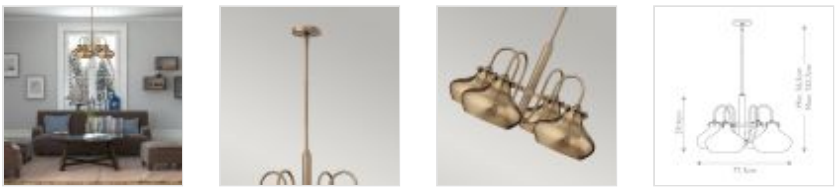

25773

4 Light Chandelier - Brushed Caramel -
Champagne Silver

DETAILS	
FAMILY	Congress
SUITABLE LOCATION	Interior
GUARANTEE	General 2 Year Guarantee
FINISH	Champagne Silver
FITTING HEIGHT	394mm
WIDTH	711mm
MINIMUM DROP	565mm
MAXIMUM DROP	1327mm
POWER SOURCE	Mains Voltage
VOLTAGE	220-240v 50hz
MAXIMUM WATTAGE	100W
NUMBER OF LAMPS	4
SOCKET	E27
INTEGRATED LED	No
CLASS	Class I
DIMMABLE FITTING	Compatible With Dimmable Lamps
PRODUCT WEIGHT	7.38kg
BOX DIMENSIONS	64 X 63.5 X 31cm
BOX WEIGHT	8.20 Kg