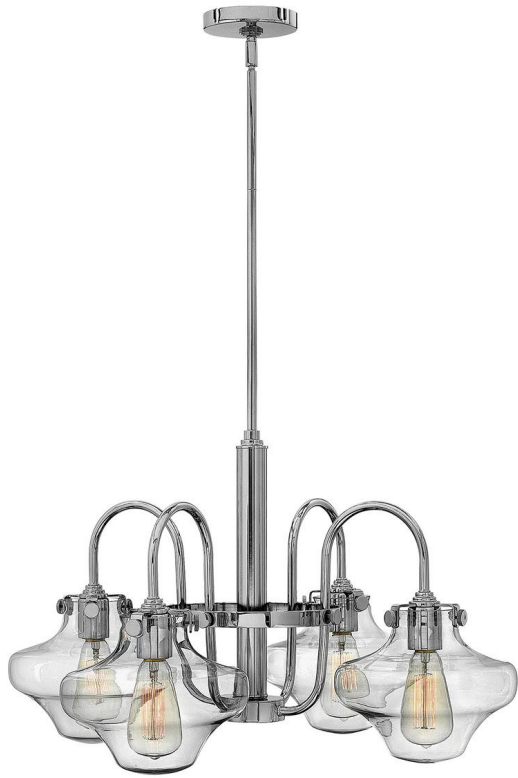

25772

4 Light Clear Glass Chandelier - Polished Chrome

DETAILS	
FAMILY	Congress
SUITABLE LOCATION	Interior
GUARANTEE	General 2 Year Guarantee
FINISH	Polished Chrome
FITTING HEIGHT	362mm
DIAMETER	667mm
MINIMUM DROP	533mm
MAXIMUM DROP	1295mm
POWER SOURCE	Mains Voltage
VOLTAGE	220-240v 50hz
MAXIMUM WATTAGE	100W
NUMBER OF LAMPS	4
SOCKET	E27
INTEGRATED LED	No
RODS SUPPLIED	Supplied With 1 X 100mm, 1 X 150mm & 2 X 300mm Rods
CLASS	Class I
BUILD MATERIALS	Glass, Steel
DIMMABLE FITTING	Compatible With Dimmable Lamps
PRODUCT WEIGHT	7.38kg
BOX DIMENSIONS	63.5 X 63 X 32cm
BOX WEIGHT	8.20 Kg

## PRODUCT DETAILS

4 Lt Clear Glass Chandelier with a Polished Chrome finish. Main build materials: Glass, Steel. Max Wattage: 4 x 100W E27