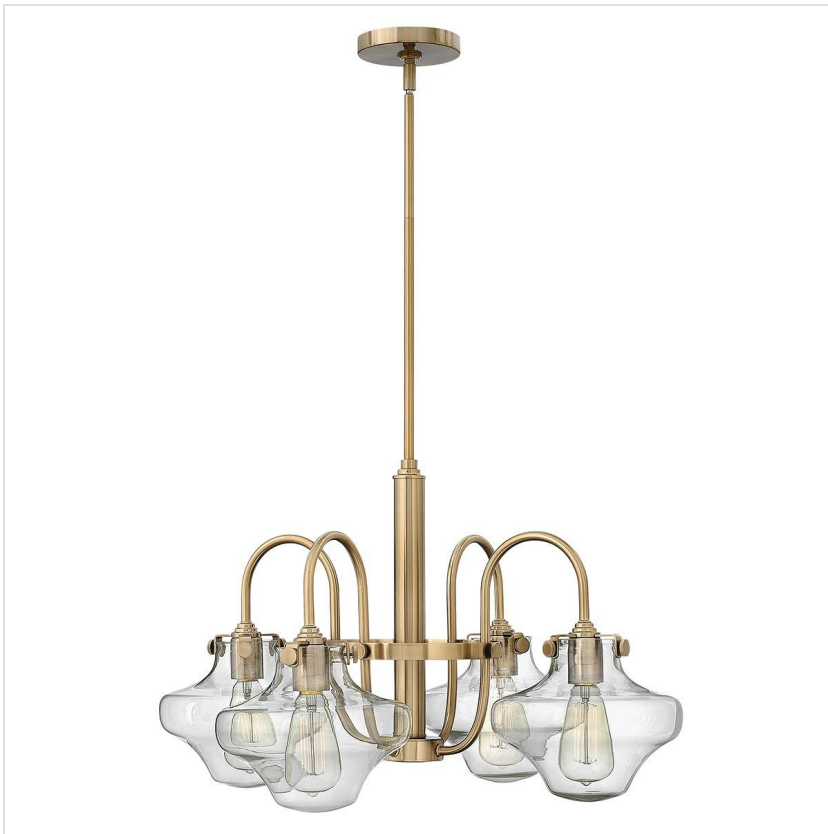

25771

4 Light Clear Glass Chandelier - Champagne Silver

DETAILS	
FAMILY	Congress
SUITABLE LOCATION	Interior
GUARANTEE	General 2 Year Guarantee
FINISH	Champagne Silver
FITTING HEIGHT	362mm
DIAMETER	667mm
MINIMUM DROP	533mm
MAXIMUM DROP	1295mm
POWER SOURCE	Mains Voltage
VOLTAGE	220-240v 50hz
MAXIMUM WATTAGE	100W
NUMBER OF LAMPS	4
SOCKET	E27
INTEGRATED LED	No
RODS SUPPLIED	Supplied With 1 X 100mm, 1 X 150mm & 2 X 300mm Rods
CLASS	Class I
BUILD MATERIALS	Glass, Steel
DIMMABLE FITTING	Compatible With Dimmable Lamps
PRODUCT WEIGHT	7.38kg
BOX DIMENSIONS	64 X 63 X 31.5cm
BOX WEIGHT	8.20 Kg

## PRODUCT DETAILS

4 Lt Clear Glass Chandelier with a Champagne Silver finish. Main build materials: Glass, Steel. Max Wattage: 4 x 100W E27