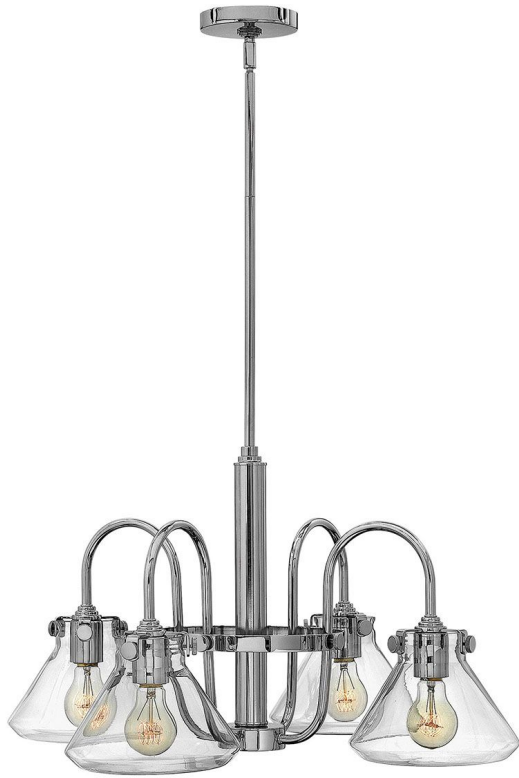

25770

4 Light Clear Glass Chandelier - Polished Chrome

| DETAILS | |
|-------------------|--|
| FAMILY | Congress |
| SUITABLE LOCATION | Interior |
| GUARANTEE | General 2 Year Guarantee |
| FINISH | Polished Chrome |
| FITTING HEIGHT | 406mm |
| DIAMETER | 686mm |
| WIDTH | 686mm |
| MINIMUM DROP | 578mm |
| MAXIMUM DROP | 1340mm |
| POWER SOURCE | Mains Voltage |
| VOLTAGE | 220-240v 50hz |
| MAXIMUM WATTAGE | 60W |
| NUMBER OF LAMPS | 4 |
| SOCKET | E27 |
| INTEGRATED LED | No |
| RODS SUPPLIED | 1 X 100mm, 1 X 150mm And 2 X 300mm Rods |
| CLASS | Class I |
| BUILD MATERIALS | Steel, Clear Glass |
| DIMMABLE FITTING | Compatible With Dimmable Lamps |
| PRODUCT WEIGHT | 6.75kg |
| BOX DIMENSIONS | 61.5 X 61.5 X 31.5cm |
| BOX WEIGHT | 7.50 Kg |

PRODUCT DETAILS

4 Lt Clear Glass Chandelier with a Polished Chrome finish. Main build materials: Steel, Clear Glass. Max Wattage: 4 x 60W E27