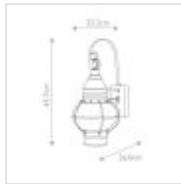

23199

1 Light Medium Wall Lantern - Rustic Aged Bronze

Bronze

DETAILS	
FAMILY	Cape Cod
SUITABLE LOCATION	Exterior
GUARANTEE	Limited Lifetime Warranty
IP RATING	IP23
FINISH	Rustic Aged Bronze
FITTING HEIGHT	457mm
WIDTH	222mm
PROJECTION/DEPTH	260mm
POWER SOURCE	Mains Voltage
VOLTAGE	220-240v 50hz
MAXIMUM WATTAGE	100W
NUMBER OF LAMPS	1
SOCKET	E27
INTEGRATED LED	No
CLASS	Class I
BUILD MATERIALS	Solid Brass, Seeded Glass
DIMMABLE FITTING	Compatible With Dimmable Lamps
PRODUCT WEIGHT	2.25kg
BOX DIMENSIONS	34 X 31 X 36cm
BOX WEIGHT	2.50 Kg

PRODUCT DETAILS

1 Lt Medium Wall Lantern with a Rustic Aged Bronze finish. Main build materials: Solid Brass, Seeded Glass. Max Wattage: 1 x 100W E27