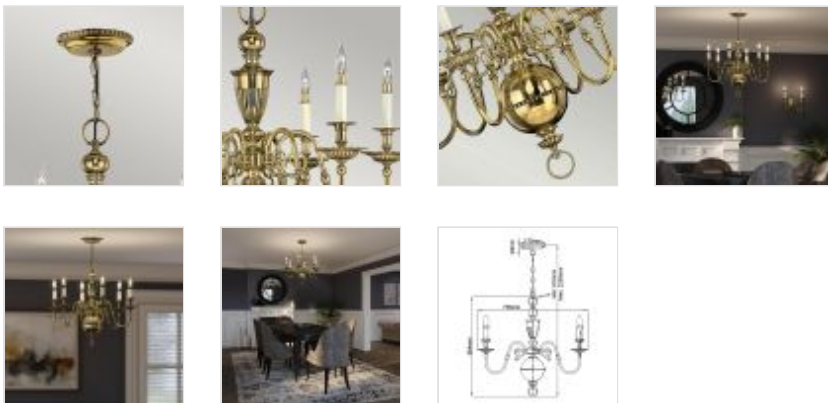

25751

6 Light Chandelier - Burnished Brass

DETAILS	
FAMILY	Cambridge
SUITABLE LOCATION	Interior
GUARANTEE	General 2 Year Guarantee
FINISH	Burnished Brass
FITTING HEIGHT	664mm
DIAMETER	735mm
WIDTH	735mm
MINIMUM DROP	810mm
MAXIMUM DROP	2295mm
POWER SOURCE	Mains Voltage
VOLTAGE	220-240v 50hz
MAXIMUM WATTAGE	40W
NUMBER OF LAMPS	6
SOCKET	E14
INTEGRATED LED	No
CLASS	Class I
BUILD MATERIALS	Solid Brass
DIMMABLE FITTING	Compatible With Dimmable Lamps
PRODUCT WEIGHT	13.14kg
BOX DIMENSIONS	80 X 72 X 38cm
BOX WEIGHT	14.60 Kg

PRODUCT DETAILS

6 Lt Chandelier with a Burnished Brass finish. Main build materials: Solid Brass. Max Wattage: 6 x 40W E14