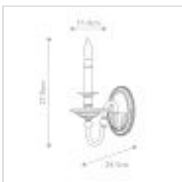

25747

1 Light Wall Light - Burnished Brass

DETAILS	
FAMILY	Cambridge
SUITABLE LOCATION	Interior
GUARANTEE	General 2 Year Guarantee
FINISH	Burnished Brass
FITTING HEIGHT	279mm
WIDTH	114mm
PROJECTION/DEPTH	241mm
POWER SOURCE	Mains Voltage
VOLTAGE	220-240v 50hz
MAXIMUM WATTAGE	40W
NUMBER OF LAMPS	1
SOCKET	E14
INTEGRATED LED	No
CLASS	Class I
BUILD MATERIALS	Solid Brass
DIMMABLE FITTING	Compatible With Dimmable Lamps
PRODUCT WEIGHT	1.71kg
BOX DIMENSIONS	34.5 X 30 X 17.5cm
BOX WEIGHT	1.90 Kg

## PRODUCT DETAILS

1 Lt Wall Light with a Burnished Brass finish. Main build materials: Solid Brass. Max Wattage: 1 x 40W E14