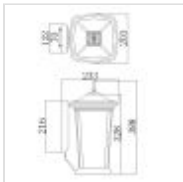

27758

2 Light Medium Wall Lantern - Oil Rubbed Bronze

DETAILS	
FAMILY	Bromley
SUITABLE LOCATION	Exterior
GUARANTEE	3 Year Anti Corrosion Guarantee
IP RATING	IP44
FINISH	Oil Rubbed Bronze
FITTING HEIGHT	388mm
WIDTH	203mm
PROJECTION/DEPTH	233mm
POWER SOURCE	Mains Voltage
VOLTAGE	220-240v 50hz
MAXIMUM WATTAGE	60W
NUMBER OF LAMPS	2
SOCKET	E14
INTEGRATED LED	No
CLASS	Class I
BUILD MATERIALS	Cast Aluminium, Clear Glass
DIMMABLE FITTING	Compatible With Dimmable Lamps
PRODUCT WEIGHT	1.8kg
BOX DIMENSIONS	30 X 27 X 46cm
BOX WEIGHT	2.00 Kg

PRODUCT DETAILS

2 Lt Medium Wall Lantern with a Oil Rubbed Bronze finish. Main build materials: Cast Aluminium, Clear Glass. Max Wattage: 2 x 60W E14