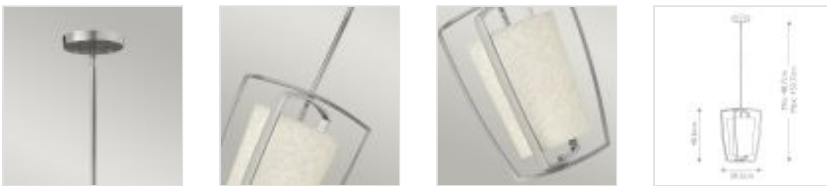

25732

1 Light Pendant - Brushed Nickel

#### DETAILS

<b>FAMILY</b>	Blakely
<b>SUITABLE LOCATION</b>	Interior
<b>GUARANTEE</b>	General 2 Year Guarantee
<b>FINISH</b>	Brushed Nickel
<b>FITTING HEIGHT</b>	406mm
<b>WIDTH</b>	305mm
<b>MINIMUM DROP</b>	487mm
<b>MAXIMUM DROP</b>	1537mm
<b>POWER SOURCE</b>	Mains Voltage
<b>VOLTAGE</b>	220-240v 50hz
<b>MAXIMUM WATTAGE</b>	100W
<b>NUMBER OF LAMPS</b>	1
<b>SOCKET</b>	E27
<b>INTEGRATED LED</b>	No
<b>CLASS</b>	Class I
<b>DIMMABLE FITTING</b>	Compatible With Dimmable Lamps
<b>PRODUCT WEIGHT</b>	3.1kg
<b>BOX DIMENSIONS</b>	49 X 30 X 26cm
<b>BOX WEIGHT</b>	3.41 Kg

#### PRODUCT DETAILS

1 Lt Pendant with a Brushed Nickel finish. Max Wattage: 1 x 100W E27