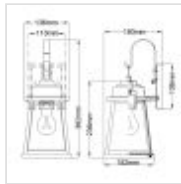

52033

1 Light Small Wall Lantern - Dark Brown

#### DETAILS

<b>FAMILY</b>	Bainbridge
<b>SUITABLE LOCATION</b>	Exterior
<b>GUARANTEE</b>	3 Year
<b>IP RATING</b>	IP44
<b>FINISH</b>	Dark Brown
<b>FITTING HEIGHT</b>	362mm
<b>DIAMETER</b>	136mm
<b>WIDTH</b>	136mm
<b>PROJECTION/DEPTH</b>	180mm
<b>POWER SOURCE</b>	Mains Voltage
<b>VOLTAGE</b>	220-240v 50hz
<b>MAXIMUM WATTAGE</b>	60W
<b>NUMBER OF LAMPS</b>	1
<b>SOCKET</b>	E27
<b>INTEGRATED LED</b>	No
<b>CLASS</b>	Class I
<b>BUILD MATERIALS</b>	Cast Aluminium, Clear Bevelled Glass
<b>DIMMABLE FITTING</b>	Compatible With Dimmable Lamps
<b>PRODUCT WEIGHT</b>	1.59kg
<b>BOX DIMENSIONS</b>	26 X 23 X 37cm
<b>BOX WEIGHT</b>	2.04 Kg

#### PRODUCT DETAILS

1 Lt Small Wall Lantern with a Dark Brown finish. Main build materials: Cast Aluminium, Clear Bevelled Glass. Max Wattage: 1 x 60W E27