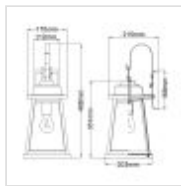

#### DETAILS

<b>FAMILY</b>	Bainbridge
<b>SUITABLE LOCATION</b>	Exterior
<b>GUARANTEE</b>	3 Year
<b>IP RATING</b>	IP44
<b>FINISH</b>	Dark Brown
<b>FITTING HEIGHT</b>	488mm
<b>DIAMETER</b>	170mm
<b>WIDTH</b>	170mm
<b>PROJECTION/DEPTH</b>	215mm
<b>POWER SOURCE</b>	Mains Voltage
<b>VOLTAGE</b>	220-240v 50hz
<b>MAXIMUM WATTAGE</b>	60W
<b>NUMBER OF LAMPS</b>	1
<b>SOCKET</b>	E27
<b>INTEGRATED LED</b>	No
<b>CLASS</b>	Class I
<b>BUILD MATERIALS</b>	Cast Aluminium, Clear Bevelled Glass
<b>DIMMABLE FITTING</b>	Compatible With Dimmable Lamps
<b>PRODUCT WEIGHT</b>	2.41kg
<b>BOX DIMENSIONS</b>	31 X 28 X 47cm
<b>BOX WEIGHT</b>	3.11 Kg