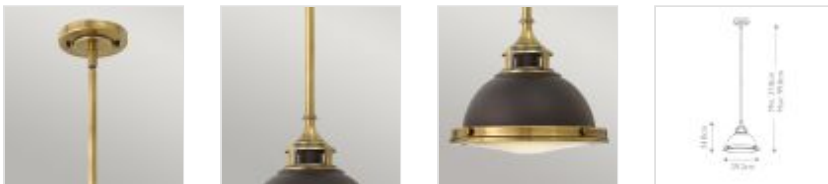

60173

1 Light Mini Pendant - Dark Brown / Aged Brass

DETAILS	
FAMILY	Amelia
SUITABLE LOCATION	Interior
GUARANTEE	General 2 Year Guarantee
FINISH	Dark Brown/Aged Brass
FITTING HEIGHT	248mm
WIDTH	292mm
MINIMUM DROP	318mm
MAXIMUM DROP	998mm
POWER SOURCE	Mains Voltage
VOLTAGE	220-240v 50hz
MAXIMUM WATTAGE	60W
NUMBER OF LAMPS	1
SOCKET	E27
INTEGRATED LED	No
RODS SUPPLIED	2 X 300mm And 1 X 150mm Rods
CLASS	Class I
BUILD MATERIALS	Steel, Cast Glass Diffuser
DIMMABLE FITTING	Compatible With Dimmable Lamps
PRODUCT WEIGHT	3.94kg
BOX DIMENSIONS	33 X 33 X 32.5cm
BOX WEIGHT	4.70 Kg

PRODUCT DETAILS

1 Lt Mini Pendant with a Dark Brown/Aged Brass finish. Main build materials: Steel, Cast Glass Diffuser. Max Wattage: 1 x 60W E27