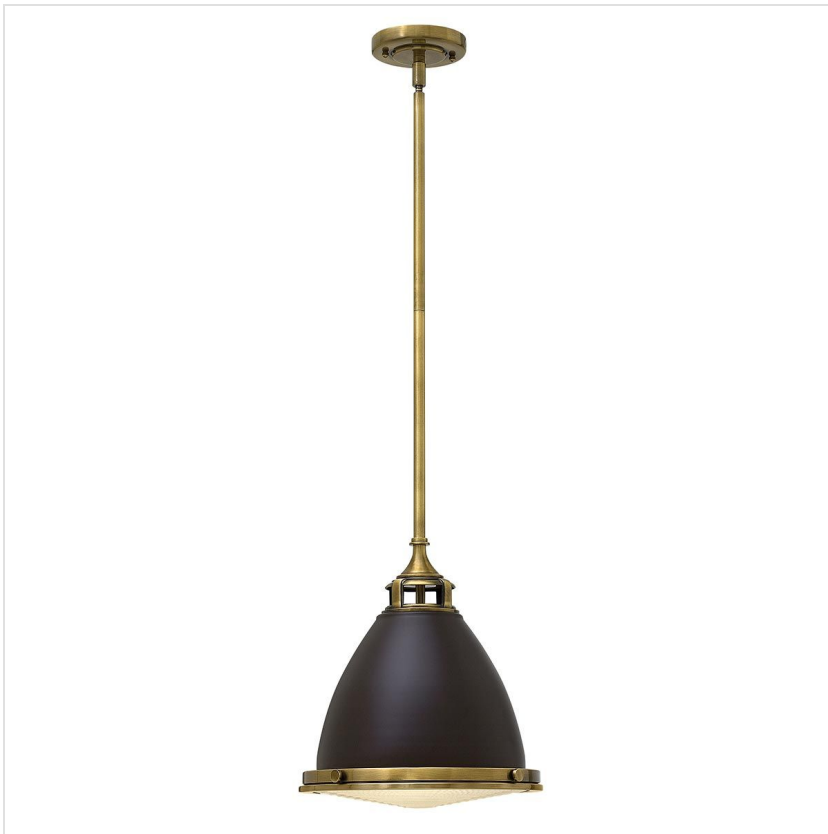

24924

1 Light Medium Pendant - Dark Brown / Aged Brass

DETAILS	
FAMILY	Amelia
SUITABLE LOCATION	Interior
GUARANTEE	General 2 Year Guarantee
FINISH	Dark Brown/Aged Brass
FITTING HEIGHT	356mm
DIAMETER	324mm
WIDTH	324mm
MINIMUM DROP	426mm
MAXIMUM DROP	1106mm
POWER SOURCE	Mains Voltage
VOLTAGE	220-240v 50hz
MAXIMUM WATTAGE	60W
NUMBER OF LAMPS	1
SOCKET	E27
INTEGRATED LED	No
RODS SUPPLIED	2 X 300mm And 1 X 150mm Rods
CLASS	Class I
BUILD MATERIALS	Steel, Cast Glass Diffuser
DIMMABLE FITTING	Compatible With Dimmable Lamps
PRODUCT WEIGHT	4.91kg
BOX DIMENSIONS	49 X 41 X 41cm
BOX WEIGHT	5.45 Kg

PRODUCT DETAILS

1 Lt Medium Pendant with a Dark Brown/Aged Brass finish. Main build materials: Steel, Cast Glass Diffuser. Max Wattage: 1 x 60W E27