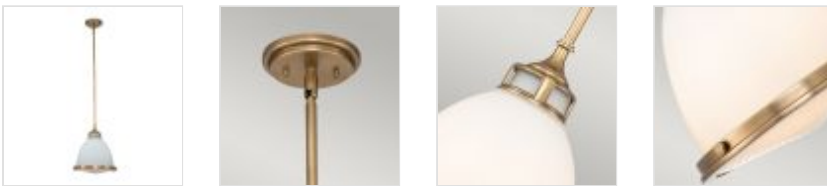

58550

1 Light Medium Pendant - Dark Aged Brass

DETAILS	
FAMILY	Amelia
SUITABLE LOCATION	Interior
GUARANTEE	General 2 Year Guarantee
FINISH	Dark Aged Brass
FITTING HEIGHT	350mm
DIAMETER	324mm
WIDTH	324mm
MINIMUM DROP	420mm
MAXIMUM DROP	1100mm
POWER SOURCE	Mains Voltage
VOLTAGE	220-240v 50hz
MAXIMUM WATTAGE	60W
NUMBER OF LAMPS	1
SOCKET	E27
INTEGRATED LED	No
RODS SUPPLIED	2 X 300mm And 1 X 150mm Rods
CLASS	Class I
BUILD MATERIALS	Steel, Opal Glass, Cast Glass Diffuser
DIMMABLE FITTING	Compatible With Dimmable Lamps
PRODUCT WEIGHT	5.46kg
BOX DIMENSIONS	37 X 37 X 39.5cm
BOX WEIGHT	6.50 Kg

## PRODUCT DETAILS

1 Lt Medium Pendant with a Dark Aged Brass finish. Main build materials: Steel, Opal Glass, Cast Glass Diffuser. Max Wattage: 1 x 60W E27