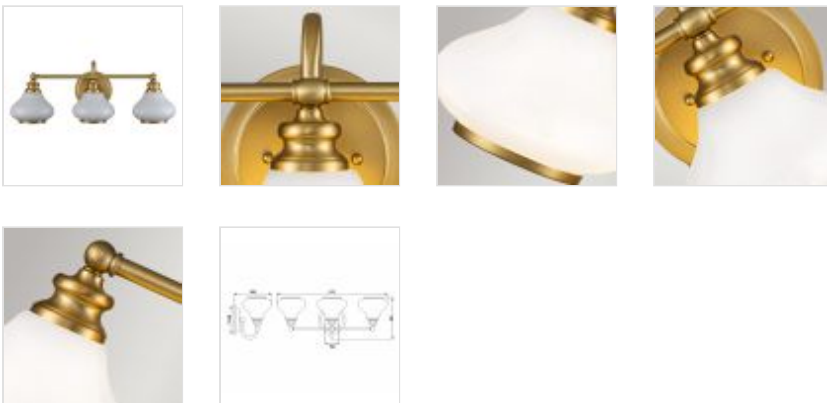

58549

3 Light Wall Light - Brushed Brass

DETAILS	
FAMILY	Ainsley
SUITABLE LOCATION	Interior / Bathroom
GUARANTEE	General 2 Year Guarantee
IP RATING	IP44
FINISH	Brushed Brass
FITTING HEIGHT	231mm
DIAMETER	610mm
WIDTH	610mm
PROJECTION/DEPTH	206mm
POWER SOURCE	Mains Voltage
VOLTAGE	220-240v 50hz
MAXIMUM WATTAGE	3W LED
NUMBER OF LAMPS	3
SOCKET	G9
INTEGRATED LED	No
LED LUMENS	300Lm Each
LED COLOUR TEMP	3000k
CLASS	Class I
BUILD MATERIALS	Steel, Opal Glass
HOURS	25000
DIMMABLE FITTING	Compatible With Dimmable Lamps
PRODUCT WEIGHT	1.74kg
BOX DIMENSIONS	78.7 X 21.6 X 24.8cm
BOX WEIGHT	2.63 Kg

PRODUCT DETAILS

3 Lt Wall Light with a Brushed Brass finish. Main build materials: Steel, Opal Glass.

Max Wattage: 3 x 3W LED G9