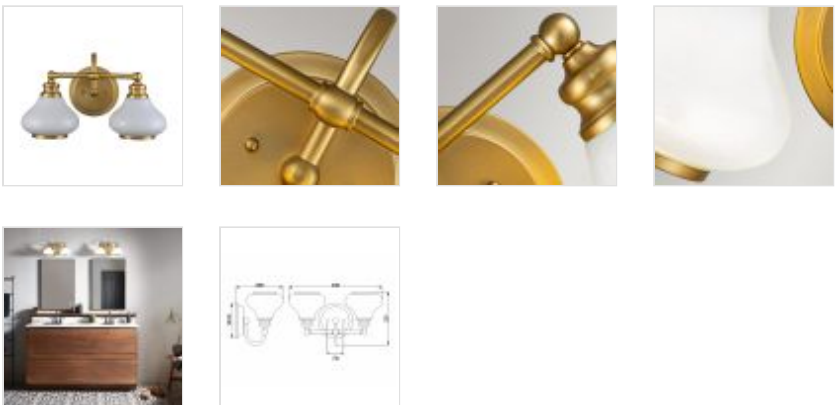

58548

2 Light Wall Light - Brushed Brass

DETAILS	
FAMILY	Ainsley
SUITABLE LOCATION	Interior / Bathroom
GUARANTEE	General 2 Year Guarantee
IP RATING	IP44
FINISH	Brushed Brass
FITTING HEIGHT	231mm
DIAMETER	406mm
WIDTH	406mm
PROJECTION/DEPTH	206mm
POWER SOURCE	Mains Voltage
VOLTAGE	220-240v 50hz
MAXIMUM WATTAGE	3W LED
NUMBER OF LAMPS	2
SOCKET	G9
INTEGRATED LED	No
LED LUMENS	300Lm Each
LED COLOUR TEMP	3000k
CLASS	Class I
BUILD MATERIALS	Steel, Opal Glass
HOURS	25000
DIMMABLE FITTING	Compatible With Dimmable Lamps
PRODUCT WEIGHT	1.28kg
BOX DIMENSIONS	60.6 X 21.6 X 24.8cm
BOX WEIGHT	1.86 Kg

PRODUCT DETAILS

2 Lt Wall Light with a Brushed Brass finish. Main build materials: Steel, Opal Glass.

Max Wattage: 2 x 3W LED G9