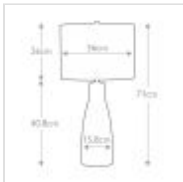

30323

1 Light Table Lamp - Taupe Ceramic And Brown Leather

DETAILS	
FAMILY	Hammersmith
SUITABLE LOCATION	Interior
GUARANTEE	General 2 Year Guarantee
FINISH	Taupe Ceramic And Brown Leather
FITTING HEIGHT	710mm
DIAMETER	360mm
POWER SOURCE	Plug
VOLTAGE	220-240v 50hz
MAXIMUM WATTAGE	60W
NUMBER OF LAMPS	1
SOCKET	E27
INTEGRATED LED	No
CLASS	Class I
BUILD MATERIALS	Ceramic
DIMMABLE FITTING	Compatible With Dimmable Smart Lamps
PRODUCT WEIGHT	2.7kg
BOX DIMENSIONS	38 X 38 X 72cm
BOX WEIGHT	3.00 Kg