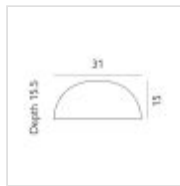

22485

1 Light Down Wall Light - Graphite

DETAILS	
FAMILY	Halden
SUITABLE LOCATION	Exterior
GUARANTEE	5 Year Warranty Against Severe Corrosion
IP RATING	IP65
FINISH	Graphite
FITTING HEIGHT	150mm
WIDTH	310mm
PROJECTION/DEPTH	155mm
POWER SOURCE	Mains Voltage
VOLTAGE	220-240v 50hz
MAXIMUM WATTAGE	60W
NUMBER OF LAMPS	1
SOCKET	E27
INTEGRATED LED	No
CLASS	Class I
BUILD MATERIALS	Powder Coated Die-Cast Aluminium, Polycarbonate
DIMMABLE FITTING	Compatible With Dimmable Lamps
PRODUCT WEIGHT	1.62kg
BOX DIMENSIONS	31 X 16 X 16cm
BOX WEIGHT	1.80 Kg

## PRODUCT DETAILS

1 Lt Down Wall Light with a Graphite finish. Main build materials: Powder Coated Die-Cast Aluminium, Polycarbonate. Max Wattage: 1 x 60W E27