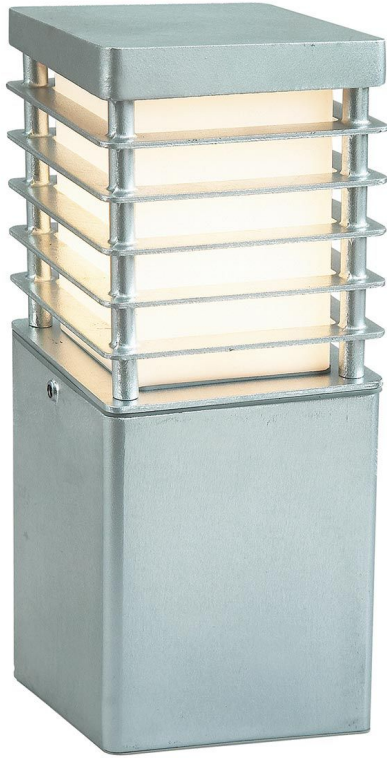

20915

1 Light Small Bollard - Galvanised

#### DETAILS

<b>FAMILY</b>	Halmstad
<b>SUITABLE LOCATION</b>	Exterior
<b>GUARANTEE</b>	8 Year Warranty Against Severe Corrosion
<b>IP RATING</b>	IP65
<b>FINISH</b>	Galvanised
<b>FITTING HEIGHT</b>	260mm
<b>WIDTH</b>	120mm
<b>PROJECTION/DEPTH</b>	120mm
<b>POWER SOURCE</b>	Mains Voltage
<b>VOLTAGE</b>	220-240v 50hz
<b>MAXIMUM WATTAGE</b>	60W
<b>NUMBER OF LAMPS</b>	1
<b>SOCKET</b>	E27
<b>INTEGRATED LED</b>	No
<b>CLASS</b>	Class II
<b>BUILD MATERIALS</b>	Galvanised Steel, Opal Polycarbonate
<b>DIMMABLE FITTING</b>	Compatible With Dimmable Lamps
<b>PRODUCT WEIGHT</b>	4.31kg
<b>BOX DIMENSIONS</b>	32 X 14 X 16cm
<b>BOX WEIGHT</b>	4.79 Kg

#### PRODUCT DETAILS

1 Lt Small Bollard with a Galvanised finish. Main build materials: Galvanised Steel, Opal Polycarbonate. Max Wattage: 1 x 60W E27