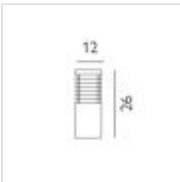

#### DETAILS

<b>FAMILY</b>	Halmstad
<b>SUITABLE LOCATION</b>	Exterior
<b>GUARANTEE</b>	8 Year Warranty Against Severe Corrosion
<b>IP RATING</b>	IP65
<b>FINISH</b>	Galvanised
<b>FITTING HEIGHT</b>	260mm
<b>WIDTH</b>	120mm
<b>PROJECTION/DEPTH</b>	120mm
<b>POWER SOURCE</b>	Mains Voltage
<b>VOLTAGE</b>	220-240v 50hz
<b>MAXIMUM WATTAGE</b>	60W
<b>NUMBER OF LAMPS</b>	1
<b>SOCKET</b>	E27
<b>INTEGRATED LED</b>	No
<b>CLASS</b>	Class II
<b>BUILD MATERIALS</b>	Galvanised Steel, Opal Polycarbonate
<b>DIMMABLE FITTING</b>	Compatible With Dimmable Lamps
<b>PRODUCT WEIGHT</b>	4.31kg
<b>BOX DIMENSIONS</b>	32 X 14 X 16cm
<b>BOX WEIGHT</b>	4.79 Kg