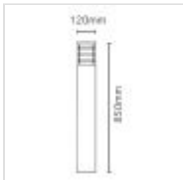

21215

1 Light Large Bollard - Galvanised

DETAILS	
FAMILY	Halmstad
SUITABLE LOCATION	Exterior
GUARANTEE	8 Year Warranty Against Severe Corrosion
IP RATING	IP65
FINISH	Galvanised
FITTING HEIGHT	850mm
WIDTH	120mm
PROJECTION/DEPTH	120mm
POWER SOURCE	Mains Voltage
VOLTAGE	220-240v 50hz
MAXIMUM WATTAGE	60W
NUMBER OF LAMPS	1
SOCKET	E27
INTEGRATED LED	No
CLASS	Class II
BUILD MATERIALS	Galvanised Steel, Opal Polycarbonate
DIMMABLE FITTING	Compatible With Dimmable Lamps
PRODUCT WEIGHT	7.6kg
BOX DIMENSIONS	16 X 16 X 55cm
BOX WEIGHT	8.44 Kg

## PRODUCT DETAILS

1 Lt Large Bollard with a Galvanised finish. Main build materials: Galvanised Steel, Opal Polycarbonate. Max Wattage: 1 x 60W E27