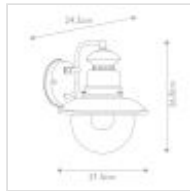

21660

1 Light Wall Lantern - Black

DETAILS

FAMILY	Shipston
SUITABLE LOCATION	Exterior
GUARANTEE	3 Year Anti Corrosion Guarantee
IP RATING	IP44
FINISH	Black
FITTING HEIGHT	268mm
WIDTH	215mm
PROJECTION/DEPTH	242mm
POWER SOURCE	Mains Voltage
VOLTAGE	220-240v 50hz
MAXIMUM WATTAGE	60W
NUMBER OF LAMPS	1
SOCKET	E27
INTEGRATED LED	No
CLASS	Class I
BUILD MATERIALS	Cast Aluminium, Glass Lens
DIMMABLE FITTING	Compatible With Dimmable Lamps
PRODUCT WEIGHT	1.08kg
BOX DIMENSIONS	28 X 22 X 23cm
BOX WEIGHT	1.20 Kg

PRODUCT DETAILS

1 Lt Wall Lantern with a Textured Black finish. Main build materials: Cast Aluminium.

Max Wattage: 1 x 60W E27