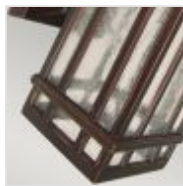

21659

1 Light Wall Lantern - Burnished Bronze

**DETAILS**

<b>FAMILY</b>	Chedworth
<b>SUITABLE LOCATION</b>	Exterior
<b>GUARANTEE</b>	3 Year Anti Corrosion Guarantee
<b>IP RATING</b>	IP44
<b>FINISH</b>	Burnished Bronze
<b>FITTING HEIGHT</b>	260mm
<b>WIDTH</b>	120mm
<b>PROJECTION/DEPTH</b>	160mm
<b>POWER SOURCE</b>	Mains Voltage
<b>VOLTAGE</b>	220-240v 50hz
<b>MAXIMUM WATTAGE</b>	60W
<b>NUMBER OF LAMPS</b>	1
<b>SOCKET</b>	E27
<b>INTEGRATED LED</b>	No
<b>CLASS</b>	Class I
<b>BUILD MATERIALS</b>	Cast Aluminium
<b>DIMMABLE FITTING</b>	Compatible With Dimmable Lamps
<b>PRODUCT WEIGHT</b>	0.09kg
<b>BOX DIMENSIONS</b>	31 X 19 X 16cm
<b>BOX WEIGHT</b>	0.10 Kg

**PRODUCT DETAILS**

1 Lt Wall Lantern with a Burnished Bronze finish. Main build materials: Cast Aluminium. Max Wattage: 1 x 60W E27