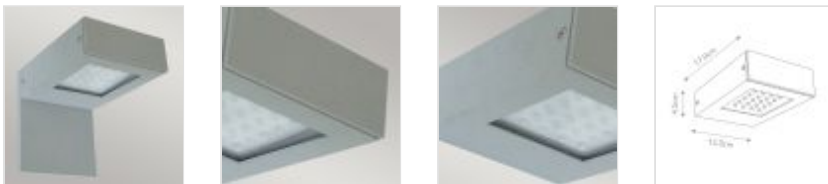

18091

Above Door Light - Matt Silver

DETAILS	
FAMILY	Beta
SUITABLE LOCATION	Exterior
GUARANTEE	5 Year Anti-Corrosion Guarantee
IP RATING	IP65
FINISH	Matt Silver
FITTING HEIGHT	45mm
WIDTH	120mm
PROJECTION/DEPTH	170mm
POWER SOURCE	Mains Voltage
VOLTAGE	220-240 50hz
MAXIMUM WATTAGE	0.1W
NUMBER OF LAMPS	30
SOCKET	Integrated LED
INTEGRATED LED	No
BUILD MATERIALS	Aluminium
DIMMABLE FITTING	Not Dimmable
PRODUCT WEIGHT	0.5kg
BOX DIMENSIONS	5 X 12.5 X 20.5cm
BOX WEIGHT	0.70 Kg

## PRODUCT DETAILS

Above Door It with a Matt Silver finish. Main build materials: Aluminium. Max Wattage: 30 x 0.1W Integrated LED