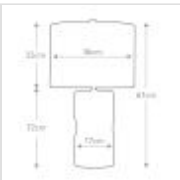

31337

1 Light Table Lamp - Green

DETAILS	
FAMILY	Green Retro
SUITABLE LOCATION	Interior
GUARANTEE	General 2 Year Guarantee
FINISH	Green
FITTING HEIGHT	610mm
DIAMETER	360mm
POWER SOURCE	Plug
VOLTAGE	220-240v 50hz
MAXIMUM WATTAGE	60W
NUMBER OF LAMPS	1
SOCKET	E27
INTEGRATED LED	No
CLASS	Class I
BUILD MATERIALS	Porcelain
DIMMABLE FITTING	Compatible With Dimmable Smart Lamps
PRODUCT WEIGHT	3.6kg
BOX DIMENSIONS	63 X 38 X 38cm
BOX WEIGHT	4.00 Kg

PRODUCT DETAILS

1 Lt Table Lamp with a Green finish. Main build materials: Porcelain. Max Wattage: 1 x 60W E27