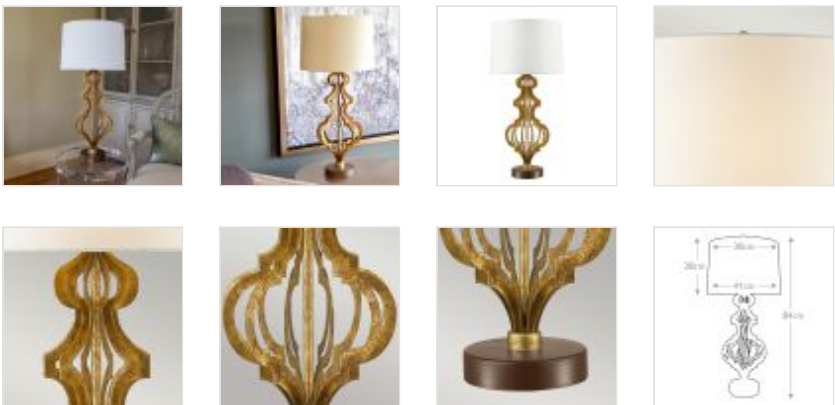

30039

1 Light Table Lamp - Distressed Gold And Dark Brown

DETAILS	
FAMILY	Octavia
SUITABLE LOCATION	Interior
GUARANTEE	General 2 Year Guarantee
FINISH	Distressed Gold And Dark Brown
FITTING HEIGHT	887mm
DIAMETER	406mm
WIDTH	406mm
POWER SOURCE	Plug
VOLTAGE	220-240v 50hz
MAXIMUM WATTAGE	60W
NUMBER OF LAMPS	1
SOCKET	E27
INTEGRATED LED	No
CLASS	Class I
BUILD MATERIALS	Steel
SHADE MATERIAL	Linen
DIMMABLE FITTING	Compatible With Dimmable Smart Lamps
PRODUCT WEIGHT	4.7kg
BOX DIMENSIONS	48 X 48 X 76.5cm
BOX WEIGHT	6.90 Kg

## PRODUCT DETAILS

1 Lt Table Lamp with a Distressed Gold and Dark Brown finish. Main build materials: Steel. Max Wattage: 1 x 60W E27