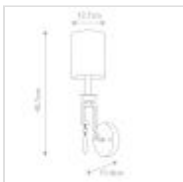

30043

1 Light Wall Light - Distressed Gold, Ivory Shade

DETAILS	
FAMILY	Lemuria
SUITABLE LOCATION	Interior
GUARANTEE	General 2 Year Guarantee
FINISH	Distressed Gold, Ivory Shade
FITTING HEIGHT	451mm
WIDTH	127mm
PROJECTION/DEPTH	114mm
POWER SOURCE	Mains Voltage
VOLTAGE	220-240v 50hz
MAXIMUM WATTAGE	40W
NUMBER OF LAMPS	1
SOCKET	E14
INTEGRATED LED	No
CLASS	Class I
BUILD MATERIALS	Steel
DIMMABLE FITTING	Compatible With Dimmable Lamps
PRODUCT WEIGHT	1.17kg
BOX DIMENSIONS	61 X 21 X 22cm
BOX WEIGHT	7.25 Kg

PRODUCT DETAILS

1 Lt Wall Light with a Distressed Gold, Ivory Shade finish. Main build materials: Steel.

Max Wattage: 1 x 40W E14