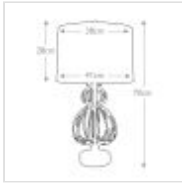

30026

1 Light Table Lamp - Distressed Silver And Gunmetal

DETAILS	
FAMILY	Lafitte
SUITABLE LOCATION	Interior
GUARANTEE	General 2 Year Guarantee
FINISH	Distressed Silver And Gunmetal
FITTING HEIGHT	724mm
DIAMETER	410mm
POWER SOURCE	Plug
VOLTAGE	220-240v 50hz
MAXIMUM WATTAGE	100W
NUMBER OF LAMPS	1
SOCKET	E27
INTEGRATED LED	No
CLASS	Class I
BUILD MATERIALS	Mild Steel
DIMMABLE FITTING	Compatible With Dimmable Smart Lamps
PRODUCT WEIGHT	5.4kg
BOX DIMENSIONS	48 X 48 X 62.5cm
BOX WEIGHT	6.00 Kg

PRODUCT DETAILS

1 Lt Table Lamp with a Distressed Silver and Gunmetal finish. Main build materials: Mild Steel. Max Wattage: 1 x 100W E27