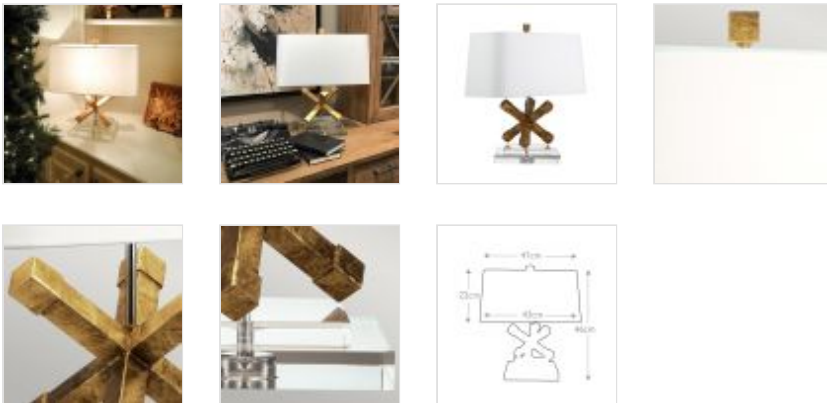

30036

1 Light Table Lamp - Distressed Gold

DETAILS	
FAMILY	Jackson Square
SUITABLE LOCATION	Interior
GUARANTEE	General 2 Year Guarantee
FINISH	Distressed Gold
FITTING HEIGHT	508mm
WIDTH	430mm
PROJECTION/DEPTH	236mm
POWER SOURCE	Plug
VOLTAGE	220-240v 50hz
MAXIMUM WATTAGE	60W
NUMBER OF LAMPS	1
SOCKET	E27
INTEGRATED LED	No
CLASS	Class I
BUILD MATERIALS	Steel
SHADE MATERIAL	Linen
DIMMABLE FITTING	Compatible With Dimmable Smart Lamps
PRODUCT WEIGHT	6.9kg
BOX DIMENSIONS	51 X 31 X 48cm
BOX WEIGHT	8.20 Kg

PRODUCT DETAILS

1 Lt Table Lamp with a Distressed Gold finish. Main build materials: Steel. Max Wattage: 1 x 60W E27