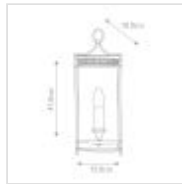

18783

1 Light Wall Light - Polished Nickel

DETAILS	
FAMILY	Guildhall
SUITABLE LOCATION	Interior
GUARANTEE	General 2 Year Guarantee
FINISH	Polished Nickel
FITTING HEIGHT	410mm
WIDTH	150mm
PROJECTION/DEPTH	100mm
POWER SOURCE	Mains Voltage
VOLTAGE	220-240v 50hz
MAXIMUM WATTAGE	60W
NUMBER OF LAMPS	1
SOCKET	E14
INTEGRATED LED	No
CLASS	Class I
BUILD MATERIALS	Steel, Clear Glass
DIMMABLE FITTING	Compatible With Dimmable Lamps
PRODUCT WEIGHT	1.67kg
BOX DIMENSIONS	46 X 35 X 16cm
BOX WEIGHT	1.86 Kg

## PRODUCT DETAILS

1 Lt Wall Light with a Polished Nickel finish. Main build materials: Steel, Clear Glass.

Max Wattage: 1 x 60W E14