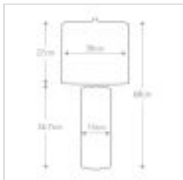

30321

1 Light Table Lamp - White Gloss And Matt Grey, Dark Grey Shade

DETAILS	
FAMILY	Fulwell
SUITABLE LOCATION	Interior
GUARANTEE	General 2 Year Guarantee
FINISH	White Gloss And Matt Grey, Dark Grey Shade
FITTING HEIGHT	680mm
DIAMETER	300mm
WIDTH	300mm
POWER SOURCE	Plug
VOLTAGE	220-240v 50hz
MAXIMUM WATTAGE	60W
NUMBER OF LAMPS	1
SOCKET	E27
INTEGRATED LED	No
CLASS	Class I
BUILD MATERIALS	Ceramic
SHADE MATERIAL	Faux Silk
DIMMABLE FITTING	Compatible With Dimmable Smart Lamps
PRODUCT WEIGHT	2.25kg
BOX DIMENSIONS	69 X 32 X 32cm
BOX WEIGHT	2.50 Kg

PRODUCT DETAILS

1 Lt Table Lamp with a White Gloss and Matt Grey, Dark Grey Shade finish. Main build materials: Ceramic. Max Wattage: 1 x 60W E27