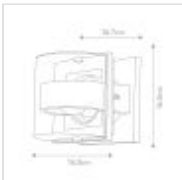

50969

1 Light Small Wall Light - Graphite

DETAILS	
FAMILY	Frida
SUITABLE LOCATION	Exterior
GUARANTEE	Led Module And Pir Sensor Guarantee
IP RATING	IP54
FINISH	Graphite
FITTING HEIGHT	160mm
WIDTH	160mm
PROJECTION/DEPTH	167mm
POWER SOURCE	Mains Voltage
VOLTAGE	220-240v 50hz
MAXIMUM WATTAGE	60W
NUMBER OF LAMPS	1
SOCKET	E27
INTEGRATED LED	No
CLASS	Class I
BUILD MATERIALS	Cast Aluminium, Polycarbonate
DIMMABLE FITTING	Compatible With Dimmable Lamps
PRODUCT WEIGHT	4.05kg
BOX DIMENSIONS	16.5 X 16.5 X 18cm
BOX WEIGHT	4.50 Kg

PRODUCT DETAILS

1 Lt Small Wall Light with a Graphite finish. Main build materials: Cast Aluminium, Polycarbonate. Max Wattage: 1 x 60W E27