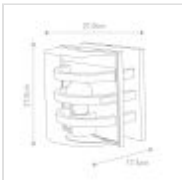

50968

1 Light Wall Light - Graphite

DETAILS	
FAMILY	Frida
SUITABLE LOCATION	Exterior
GUARANTEE	Led Module And Pir Sensor Guarantee
IP RATING	IP54
FINISH	Graphite
FITTING HEIGHT	210mm
WIDTH	210mm
PROJECTION/DEPTH	175mm
POWER SOURCE	Mains Voltage
VOLTAGE	220-240v 50hz
MAXIMUM WATTAGE	60W
NUMBER OF LAMPS	1
SOCKET	E27
INTEGRATED LED	No
CLASS	Class I
BUILD MATERIALS	Cast Aluminium, Polycarbonate
DIMMABLE FITTING	Compatible With Dimmable Lamps
PRODUCT WEIGHT	1.46kg
BOX DIMENSIONS	21.5 X 21.5 X 18.5cm
BOX WEIGHT	1.62 Kg

## PRODUCT DETAILS

1 Lt Wall Light with a Graphite finish. Main build materials: Cast Aluminium, Polycarbonate. Max Wattage: 1 x 60W E27