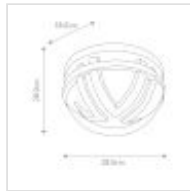

50970

1 Light Ceiling Light - Graphite

DETAILS	
FAMILY	Frida
SUITABLE LOCATION	Exterior
GUARANTEE	LED Module And Drivers Guarantee
IP RATING	IP54
FINISH	Graphite
FITTING HEIGHT	280mm
WIDTH	280mm
PROJECTION/DEPTH	180mm
POWER SOURCE	Mains Voltage
VOLTAGE	220-240v 50hz
MAXIMUM WATTAGE	100W
NUMBER OF LAMPS	1
SOCKET	E27
INTEGRATED LED	No
CLASS	Class I
BUILD MATERIALS	Die-Cast Aluminium, Polycarbonate
DIMMABLE FITTING	Compatible With Dimmable Lamps
PRODUCT WEIGHT	1.89kg
BOX DIMENSIONS	28.5 X 19 X 29cm
BOX WEIGHT	2.10 Kg

PRODUCT DETAILS

1 Lt Ceiling Lt with a Graphite finish. Main build materials: Die-Cast Aluminium, Polycarbonate. Max Wattage: 1 x 100W E27