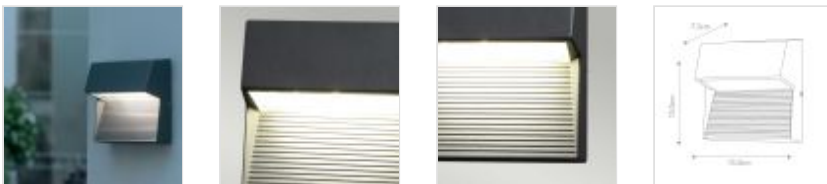

50989

1 Light Square Wall Light - Graphite

DETAILS	
FAMILY	Freyr
SUITABLE LOCATION	Exterior
GUARANTEE	Led Module And Pir Sensor Guarantee
IP RATING	IP54
FINISH	Graphite
FITTING HEIGHT	150mm
WIDTH	150mm
PROJECTION/DEPTH	72mm
POWER SOURCE	Mains Voltage
VOLTAGE	220-240v 50hz
MAXIMUM WATTAGE	6W
NUMBER OF LAMPS	1
SOCKET	Integrated LED
INTEGRATED LED	No
LED LUMENS	260Lm
LED COLOUR TEMP	3000k
CLASS	Class II
BUILD MATERIALS	Cast Aluminium
DIMMABLE FITTING	Not Dimmable
PRODUCT WEIGHT	0.81kg
BOX DIMENSIONS	16 X 16 X 8cm
BOX WEIGHT	0.90 Kg

PRODUCT DETAILS

1 Lt Square Wall Light with a Graphite finish. Main build materials: Cast Aluminium.
Max Wattage: 1 x 6W Integrated LED