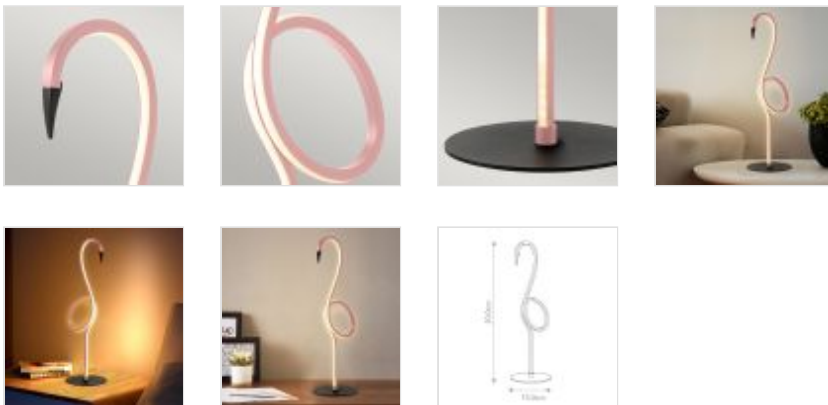

66101

LED Table Lamp - Pink

DETAILS	
FAMILY	Flamingo
SUITABLE LOCATION	Interior
GUARANTEE	General 2 Year Guarantee
FINISH	Pink
FITTING HEIGHT	500mm
WIDTH	150mm
POWER SOURCE	Plug
VOLTAGE	220-240v 50hz
MAXIMUM WATTAGE	6W LED
NUMBER OF LAMPS	1
SOCKET	Integrated LED
INTEGRATED LED	No
LED LUMENS	420Lm
LED COLOUR TEMP	3000k
CLASS	Class III
BUILD MATERIALS	Steel, PVC
DIMMABLE FITTING	No
PRODUCT WEIGHT	1.4kg
BOX DIMENSIONS	39.5 X 21 X 56cm
BOX WEIGHT	2.50 Kg

PRODUCT DETAILS

LED table Lamp with a Pink finish. Main build materials: Metal, PVC. Max Wattage: 1 x 6W LED Integrated LED