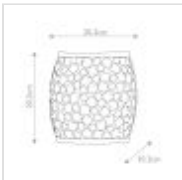

23450

1 Light Wall Light - Brushed Steel

DETAILS	
FAMILY	Zara
SUITABLE LOCATION	Interior
GUARANTEE	General 2 Year Guarantee
FINISH	Brushed Steel
FITTING HEIGHT	203mm
WIDTH	203mm
PROJECTION/DEPTH	102mm
POWER SOURCE	Mains Voltage
VOLTAGE	220-240v 50hz
MAXIMUM WATTAGE	60W
NUMBER OF LAMPS	1
SOCKET	E14
INTEGRATED LED	No
CLASS	Class I
BUILD MATERIALS	Steel, Opal Glass
DIMMABLE FITTING	Compatible With Dimmable Lamps
PRODUCT WEIGHT	1.42kg
BOX DIMENSIONS	26 X 51 X 18cm
BOX WEIGHT	1.58 Kg

## PRODUCT DETAILS

1 Lt Wall Light with a Brushed Steel finish. Main build materials: Steel, Opal Glass.

Max Wattage: 1 x 60W E14