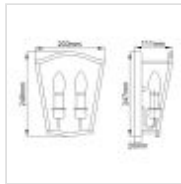

52474

2 Light Wall Light - Painted Aged Brass

DETAILS	
FAMILY	Yarmouth
SUITABLE LOCATION	Interior
GUARANTEE	General 2 Year Guarantee
FINISH	Painted Aged Brass
FITTING HEIGHT	248mm
WIDTH	203mm
PROJECTION/DEPTH	111mm
POWER SOURCE	Mains Voltage
VOLTAGE	220-240v
MAXIMUM WATTAGE	60W
NUMBER OF LAMPS	2
SOCKET	E14
INTEGRATED LED	No
CLASS	Class I
BUILD MATERIALS	Steel
DIMMABLE FITTING	Compatible With Dimmable Lamps
PRODUCT WEIGHT	1.17kg
BOX DIMENSIONS	32 X 27 X 16cm
BOX WEIGHT	1.30 Kg

PRODUCT DETAILS

2 Lt Wall Light with a Painted Aged Brass finish. Main build materials: Steel. Max Wattage: 2 x 60W E14