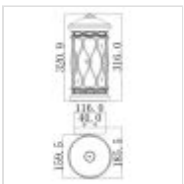

27753

1 Light Wall Lantern - Old Painted Bronze

DETAILS	
FAMILY	Wellfleet
SUITABLE LOCATION	Exterior
GUARANTEE	Coastal Collection 5 Year Anti Corrosion Guarantee
IP RATING	IP44
FINISH	Old Painted Bronze
FITTING HEIGHT	321mm
WIDTH	160mm
PROJECTION/DEPTH	186mm
POWER SOURCE	Mains Voltage
VOLTAGE	220-240v 50hz
MAXIMUM WATTAGE	60W
NUMBER OF LAMPS	1
SOCKET	E27
INTEGRATED LED	No
CLASS	Class I
BUILD MATERIALS	Weather Resistant Composite
DIMMABLE FITTING	Compatible With Dimmable Lamps
PRODUCT WEIGHT	1.35kg
BOX DIMENSIONS	44 X 41 X 23.5cm
BOX WEIGHT	1.50 Kg

PRODUCT DETAILS

1 Lt Wall Lantern with a Old Painted Bronze finish. Main build materials: Weather Resistant Composite. Max Wattage: 1 x 60W E27