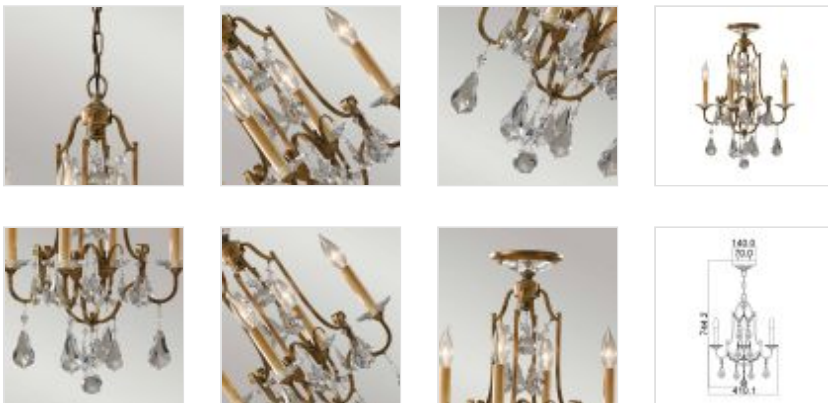

27751

4 Light Chandelier - Distressed Bronze

DETAILS	
FAMILY	Valentina
SUITABLE LOCATION	Interior
GUARANTEE	General 2 Year Guarantee
FINISH	Distressed Bronze
FITTING HEIGHT	552mm
DIAMETER	410mm
WIDTH	410mm
MINIMUM DROP	533mm
MAXIMUM DROP	2076mm
POWER SOURCE	Mains Voltage
VOLTAGE	220-240v 50hz
MAXIMUM WATTAGE	60W
NUMBER OF LAMPS	4
SOCKET	E14
INTEGRATED LED	No
CLASS	Class I
BUILD MATERIALS	Steel, K9 Cut Glass
DIMMABLE FITTING	Compatible With Dimmable Lamps
PRODUCT WEIGHT	4.95kg
BOX DIMENSIONS	34.3 X 34.3 X 43.2cm
BOX WEIGHT	5.50 Kg

**PRODUCT DETAILS**

4 Lt Chandelier with a Distressed Bronze finish. Main build materials: Steel, K9 Cut Glass. Max Wattage: 4 x 60W E14