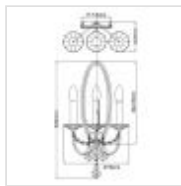

27750

3 Light Wall Light - Distressed Bronze

DETAILS	
FAMILY	Valentina
SUITABLE LOCATION	Interior
GUARANTEE	General 2 Year Guarantee
FINISH	Distressed Bronze
FITTING HEIGHT	484mm
WIDTH	273mm
PROJECTION/DEPTH	123mm
POWER SOURCE	Mains Voltage
VOLTAGE	220-240v 50hz
MAXIMUM WATTAGE	60W
NUMBER OF LAMPS	3
SOCKET	E14
INTEGRATED LED	No
CLASS	Class I
BUILD MATERIALS	Steel, K9 Cut Glass, Antique Mirrored Glass
DIMMABLE FITTING	Compatible With Dimmable Lamps
PRODUCT WEIGHT	1.44kg
BOX DIMENSIONS	45.7 X 29.2 X 17.1cm
BOX WEIGHT	1.60 Kg

**PRODUCT DETAILS**

3 Lt Wall Light with a Distressed Bronze finish. Main build materials: Steel, K9 Cut Glass, Antique Mirrored Glass. Max Wattage: 3 x 60W E14