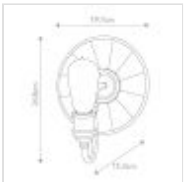

25717

1 Light Wall Light - Light Bronze

DETAILS	
FAMILY	Urban Renewal
SUITABLE LOCATION	Interior
GUARANTEE	General 2 Year Guarantee
FINISH	Light Bronze
FITTING HEIGHT	248mm
DIAMETER	197mm
WIDTH	197mm
PROJECTION/DEPTH	153mm
POWER SOURCE	Mains Voltage
VOLTAGE	220-240v 50hz
MAXIMUM WATTAGE	60W
NUMBER OF LAMPS	1
SOCKET	E27
INTEGRATED LED	No
CLASS	Class I
BUILD MATERIALS	Steel, Antiqued Mirror Glass
DIMMABLE FITTING	Compatible With Dimmable Lamps
PRODUCT WEIGHT	1.35kg
BOX DIMENSIONS	31.5 X 27 X 20cm
BOX WEIGHT	1.50 Kg

## PRODUCT DETAILS

1 Lt Wall Light with a Light Bronze finish. Main build materials: Steel, Antiqued Mirror Glass. Max Wattage: 1 x 60W E27