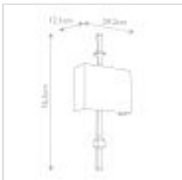

30310

1 Light Wall Light - Polished Nickel

DETAILS	
FAMILY	Teva
SUITABLE LOCATION	Interior
GUARANTEE	General 2 Year Guarantee
FINISH	Polished Nickel
FITTING HEIGHT	765mm
WIDTH	292mm
PROJECTION/DEPTH	121mm
POWER SOURCE	Mains Voltage
VOLTAGE	220-240v 50hz
MAXIMUM WATTAGE	60W
NUMBER OF LAMPS	1
SOCKET	E27
INTEGRATED LED	No
CLASS	Class I
BUILD MATERIALS	Steel, White Linen Shade
DIMMABLE FITTING	Compatible With Dimmable Lamps
PRODUCT WEIGHT	2.7kg
BOX DIMENSIONS	39 X 23 X 40cm
BOX WEIGHT	3.00 Kg

PRODUCT DETAILS

1 Lt Wall Light with a Polished Nickel finish. Main build materials: Steel, White Linen Shade. Max Wattage: 1 x 60W E27