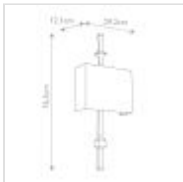

30309

1 Light Wall Light - Antique Bronze

DETAILS	
FAMILY	Teva
SUITABLE LOCATION	Interior
GUARANTEE	General 2 Year Guarantee
FINISH	Antique Bronze
FITTING HEIGHT	765mm
WIDTH	292mm
PROJECTION/DEPTH	121mm
POWER SOURCE	Mains Voltage
VOLTAGE	220-240v 50hz
MAXIMUM WATTAGE	60W
NUMBER OF LAMPS	1
SOCKET	E27
INTEGRATED LED	No
CLASS	Class I
BUILD MATERIALS	Steel, White Linen Shade
DIMMABLE FITTING	Compatible With Dimmable Lamps
PRODUCT WEIGHT	2.7kg
BOX DIMENSIONS	39 X 23 X 40cm
BOX WEIGHT	3.00 Kg

PRODUCT DETAILS

1 Lt Wall Light with a Antique Bronze finish. Main build materials: Steel, White Linen Shade. Max Wattage: 1 x 60W E27