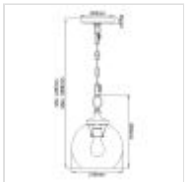

58545

1 Light Pendant - Burnished Brass

DETAILS	
FAMILY	Tabby
SUITABLE LOCATION	Interior
GUARANTEE	General 2 Year Guarantee
FINISH	Burnished Brass
FITTING HEIGHT	308mm
DIAMETER	216mm
WIDTH	216mm
MINIMUM DROP	445mm
MAXIMUM DROP	1969mm
POWER SOURCE	Mains Voltage
VOLTAGE	220-240v 50hz
MAXIMUM WATTAGE	60W
NUMBER OF LAMPS	1
SOCKET	E27
INTEGRATED LED	No
CLASS	Class I
BUILD MATERIALS	Steel, Clear Glass
DIMMABLE FITTING	Compatible With Dimmable Lamps
PRODUCT WEIGHT	1.8kg
BOX DIMENSIONS	29 X 29 X 32cm
BOX WEIGHT	2.37 Kg

## PRODUCT DETAILS

1 Lt Pendant with a Burnished Brass finish. Main build materials: Steel, Clear Glass.

Max Wattage: 1 x 60W E27