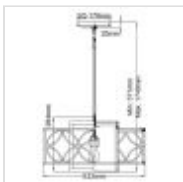

23421

1 Light Pendant - Brushed Bronze / Gold Patina

DETAILS	
FAMILY	Remy
SUITABLE LOCATION	Interior
GUARANTEE	General 2 Year Guarantee
FINISH	Brushed Bronze/Gold Patina
FITTING HEIGHT	284mm
WIDTH	533mm
MINIMUM DROP	371mm
MAXIMUM DROP	1740mm
POWER SOURCE	Mains Voltage
VOLTAGE	220-240v 50hz
MAXIMUM WATTAGE	60W
NUMBER OF LAMPS	1
SOCKET	E27
INTEGRATED LED	No
RODS SUPPLIED	4 X 300mm And 1 X 150mm Rods
CLASS	Class I
BUILD MATERIALS	Steel, Cream Shade
DIMMABLE FITTING	Compatible With Dimmable Lamps
PRODUCT WEIGHT	9.72kg
BOX DIMENSIONS	62 X 39 X 39cm
BOX WEIGHT	10.80 Kg

## PRODUCT DETAILS

1 Lt Pendant with a Brushed Bronze/Gold Patina finish. Main build materials: Steel, Cream Shade. Max Wattage: 1 x 60W E27