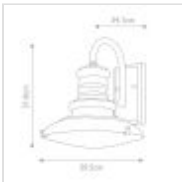

25708

1 Light Medium Wall Lantern - Grey Bronze

DETAILS	
FAMILY	Redding Station
SUITABLE LOCATION	Exterior
GUARANTEE	3 Year Anti Corrosion Guarantee
IP RATING	IP44
FINISH	Grey Bronze
FITTING HEIGHT	318mm
WIDTH	305mm
PROJECTION/DEPTH	341mm
POWER SOURCE	Mains Voltage
VOLTAGE	220-240v 50hz
MAXIMUM WATTAGE	60W
NUMBER OF LAMPS	1
SOCKET	E27
INTEGRATED LED	No
CLASS	Class I
BUILD MATERIALS	Aluminium, Glass
DIMMABLE FITTING	Compatible With Dimmable Lamps
PRODUCT WEIGHT	3.15kg
BOX DIMENSIONS	50 X 42.5 X 42cm
BOX WEIGHT	3.50 Kg

PRODUCT DETAILS

1 Lt Medium Wall Lantern with a Grey Bronze finish. Main build materials: Aluminium, Glass. Max Wattage: 1 x 60W E27