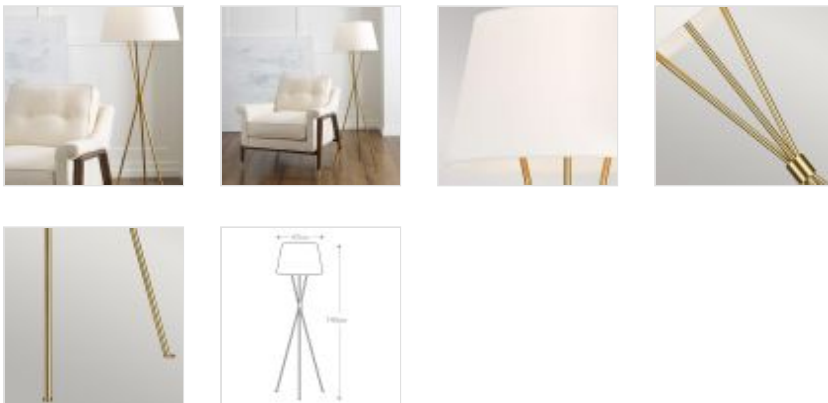

52572

1 Light Floor Lamp - Burnished Brass

DETAILS	
FAMILY	Penny
SUITABLE LOCATION	Interior
GUARANTEE	General 2 Year Guarantee
FINISH	Burnished Brass
FITTING HEIGHT	1397mm
DIAMETER	470mm
WIDTH	470mm
POWER SOURCE	Plug
VOLTAGE	220-240v
MAXIMUM WATTAGE	60W
NUMBER OF LAMPS	1
SOCKET	E27
INTEGRATED LED	No
CLASS	Class I
BUILD MATERIALS	Steel, Linen
SHADE MATERIAL	Linen
DIMMABLE FITTING	Compatible With Dimmable Smart Lamps
PRODUCT WEIGHT	7.74kg
BOX DIMENSIONS	50.8 X 142.2 X 50.8cm
BOX WEIGHT	8.60 Kg

PRODUCT DETAILS

1 Lt Floor Lamp with a Burnished Brass finish. Main build materials: Steel, Linen. Max Wattage: 1 x 60W E27