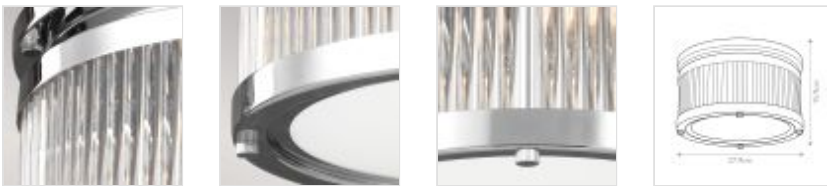

30293

3 Light Flush - Polished Chrome

DETAILS	
FAMILY	Paulson
SUITABLE LOCATION	Interior / Bathroom
GUARANTEE	General 2 Year Guarantee
IP RATING	IP44
FINISH	Polished Chrome
FITTING HEIGHT	159mm
WIDTH	279mm
POWER SOURCE	Mains Voltage
VOLTAGE	220-240v 50hz
MAXIMUM WATTAGE	3W LED
NUMBER OF LAMPS	3
SOCKET	G9
INTEGRATED LED	No
LED LUMENS	300Lm Each
LED COLOUR TEMP	3000k
CLASS	Class I
BUILD MATERIALS	Steel, Clear Glass
HOURS	25000
DIMMABLE FITTING	Compatible With Dimmable Lamps
PRODUCT WEIGHT	4.19kg
BOX DIMENSIONS	39 X 40 X 29cm
BOX WEIGHT	4.65 Kg

PRODUCT DETAILS

3 Lt Flush with a Polished Chrome finish. Main build materials: Steel, Clear Glass.

Max Wattage: 3 x 3.5W LED G9