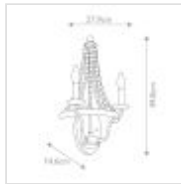

58540

2 Light Wall Light - Putty Patina / Dark Weathered Zinc

DETAILS	
FAMILY	Nori
SUITABLE LOCATION	Interior
GUARANTEE	General 2 Year Guarantee
FINISH	Putty Patina / Dark Weathered Zinc
FITTING HEIGHT	498mm
DIAMETER	279mm
WIDTH	279mm
PROJECTION/DEPTH	146mm
POWER SOURCE	Mains Voltage
VOLTAGE	220-240v 50hz
MAXIMUM WATTAGE	40W
NUMBER OF LAMPS	2
SOCKET	E14
INTEGRATED LED	No
CLASS	Class I
BUILD MATERIALS	Steel, Wood
DIMMABLE FITTING	Compatible With Dimmable Lamps
PRODUCT WEIGHT	1kg
BOX DIMENSIONS	34 X 21 X 33cm
BOX WEIGHT	1.80 Kg

PRODUCT DETAILS

2 Lt Wall Light with a Putty Patina / Dark Weathered Zinc finish. Main build materials: Steel, Wood. Max Wattage: 2 x 40W E14